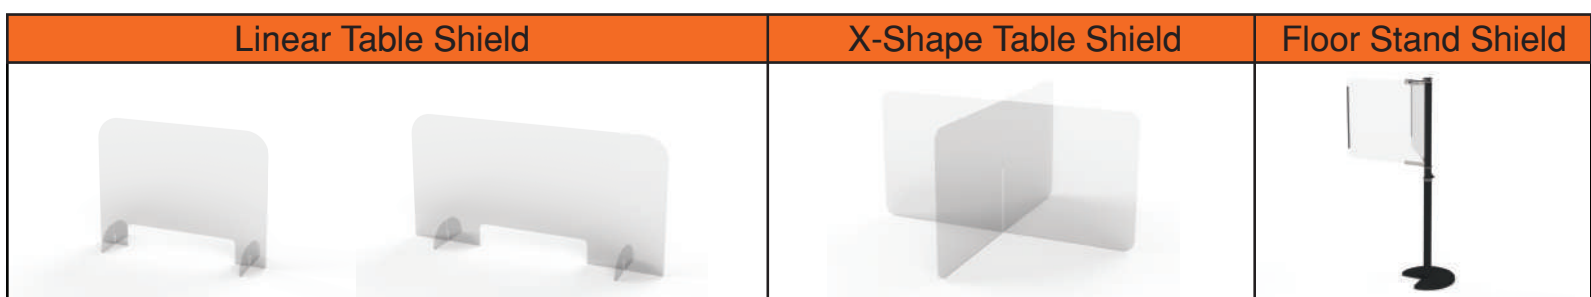

# ARMORBOSS™

Personal Protection

Easy To Assemble

Versatility

CARRY ON THE CONVERSATION WHILE LIMITING THE EXCHANGE OF GERMS

Description	Product Number	WxH	Material
Countertop Shield	ABC-2432	23.5" x 31.5"	Acrylic
Countertop Shield	ABC-3632	35.5" x 31.5"	Acrylic
Countertop Shield	ABC-4832	47.5" x 31.5"	Acrylic
*Counter Stand Shield	ABR-2420	24" x 20.5"	Acrylic
Linear Table Shield	ABT-3224	31.5" x 23.5"	Acrylic
Linear Table Shield	ABT-4824	47.5" x 23.5"	Acrylic
X-Shape Table Shield	ABX-4824	47.5" x 23.5"	Acrylic
Floor Stand Shield	ABF-2424	24" x 24"	Acrylic

\*The Counter Stand Shield comes with one shield and two bases so you can set it on the counter or mount it to it.