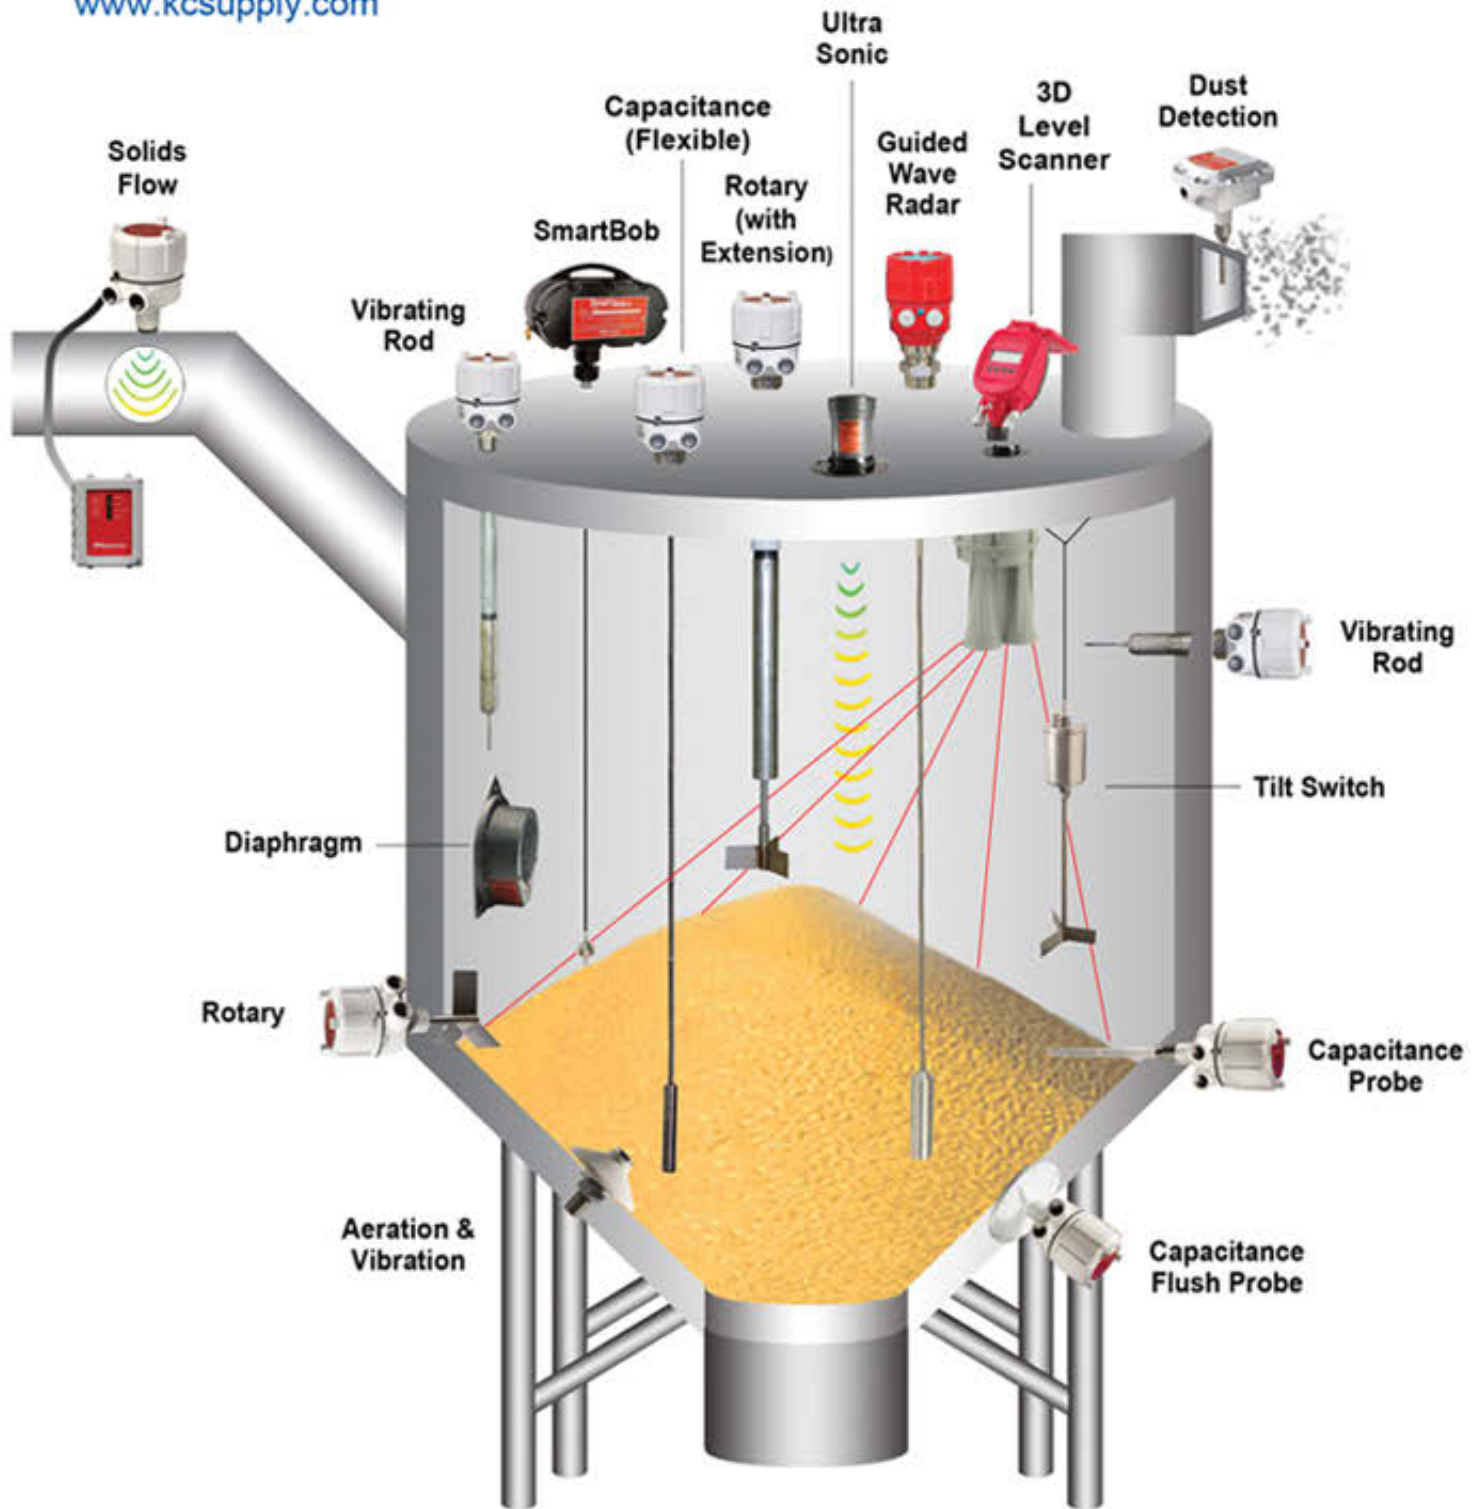

1.800.527.8775

www.kcsupply.com

BINMASTER.

Monitoring Equipment