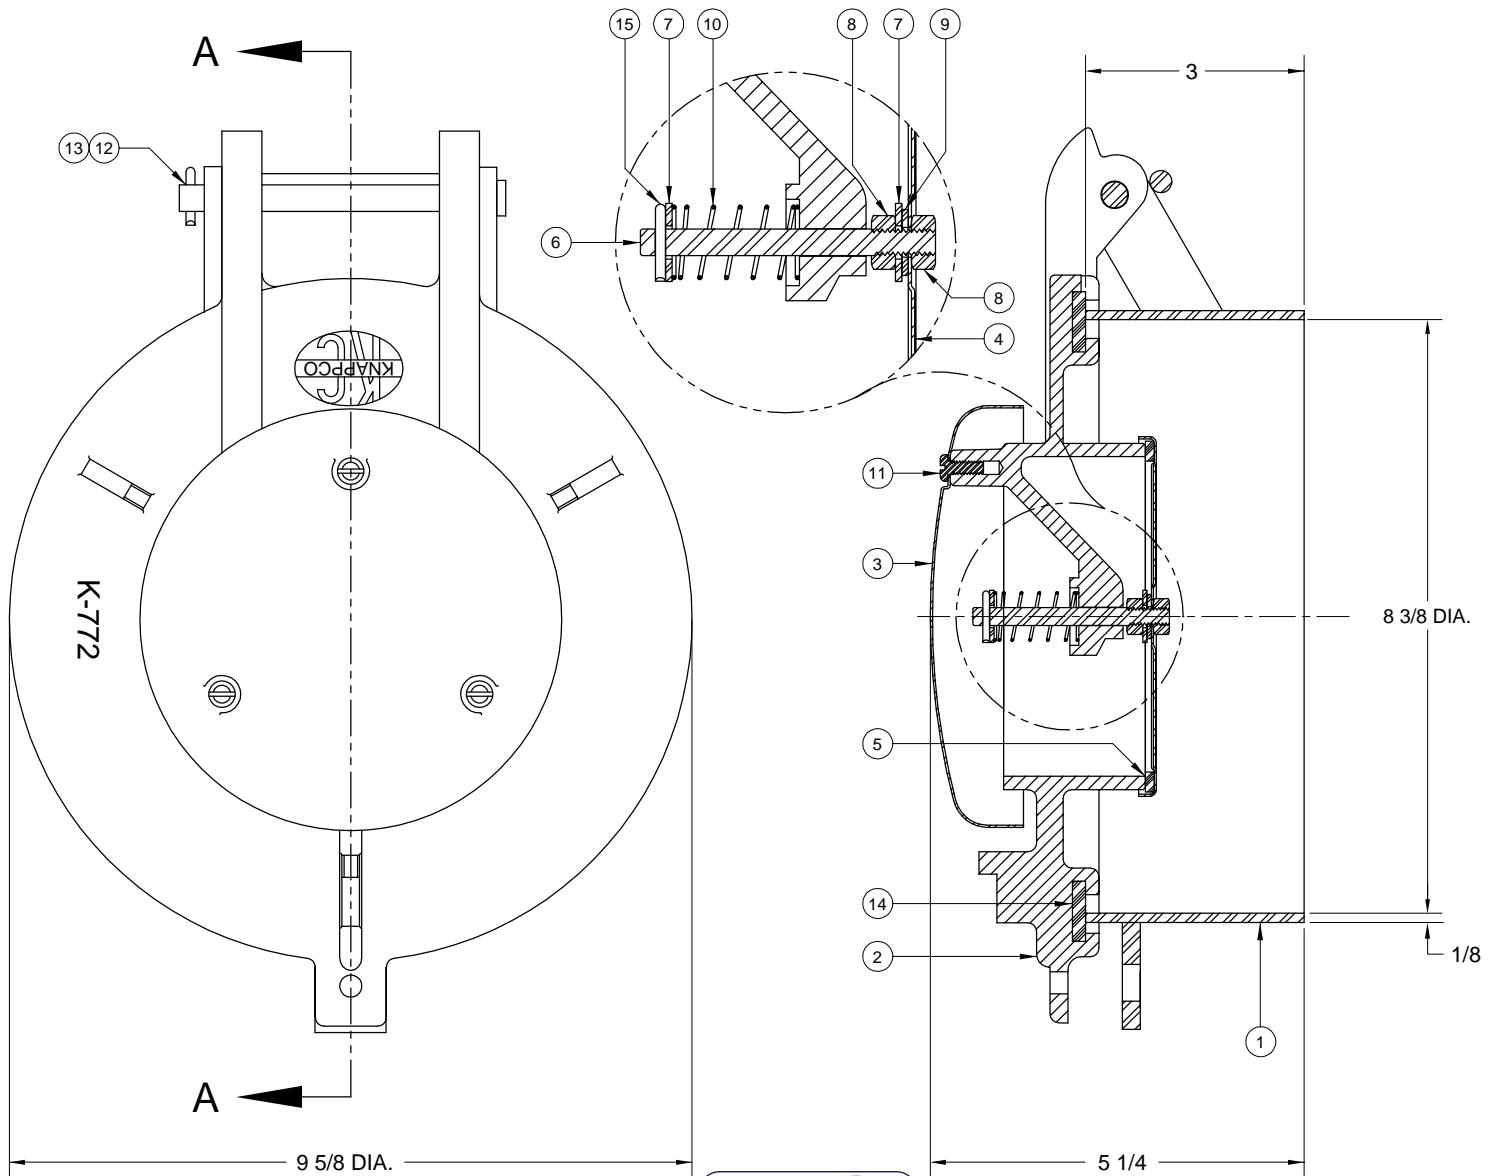

HA1110 8" PRESSURE / VACUUM TANK HATCH

SECTION A-A

ITEM	PART NUMBER	DESCRIPTION	QTY.
1	1695	WELD RING ASSY (STEEL)	1
2	3828	COVER (GALVANIZED)	1
3	3829	DOME (PLATED)	1
4	1682	VACUUM POPPET (PLATED)	1
5	1683	VACUUM GASKET (NEOPRENE)	1
6	3934	POPPET ROD (PLATED)	1
7	1685	WASHER (PLATED)	2
8	1686	HEX JAM NUT (PLATED)	2

ITEM	PART NUMBER	DESCRIPTION	QTY.
9	1164	GASKET (BUNA)	1
10	3935	SPRING (PLATED)	1
11	1375	SCREW (PLATED)	3
12	5045	CLEVIS PIN (PLATED)	1
13	1045	COTTER PIN (PLATED)	1
14	1676	GASKET (NEOPRENE)	1
15	1567	COTTER PIN (PLATED)	3