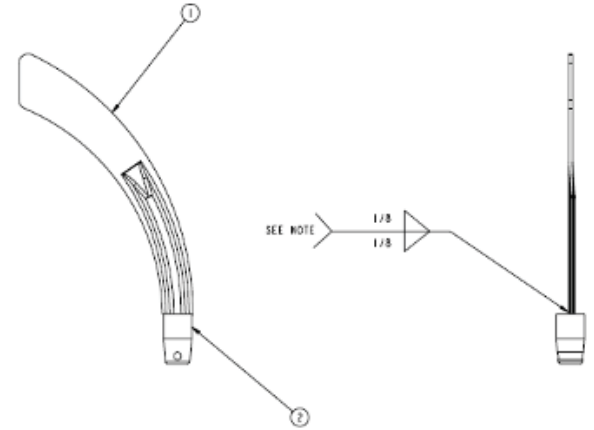

GRP-23

- Insertable through 1-1/4" or 1-1/2"
- NPT opening
- Stainless steel
- For medium materials
- Single bayonet style
- Turns in 5" diameter
- Must be used with a coupler

KC **1.800.KC.SUPPLY**
◀◀ **SUPPLY** www.kcsupply.com 1.800.527.8775 kcsupply@kcsupply.com
Knowledgeable Customer Service