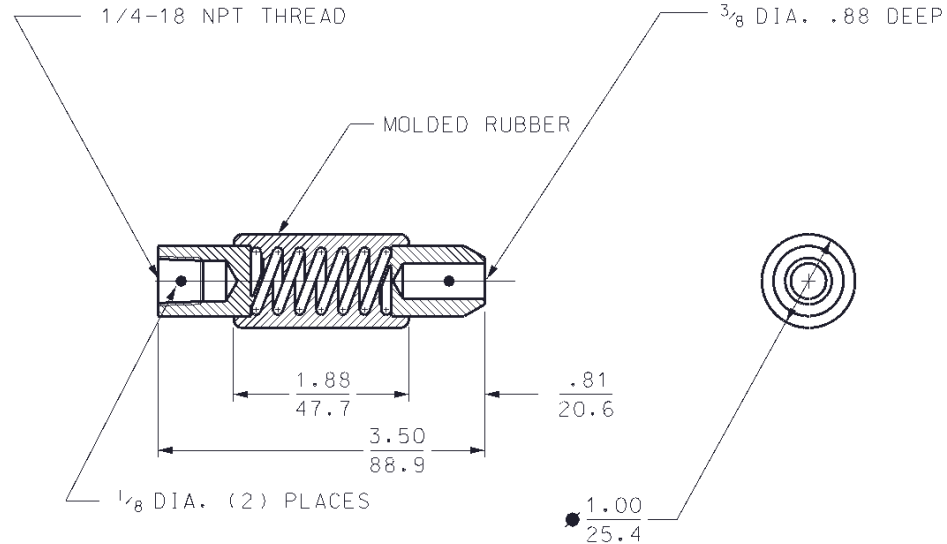

1.800.KC.SUPPLY

SUPPLY

www.kcsupply.com

1.800.527.8775

kcsupply@kcsupply.com

DRAWING NO.: 4180065

TITLE: MOLDED FLEXIBLE COUPLER

UNITS: IN/MM