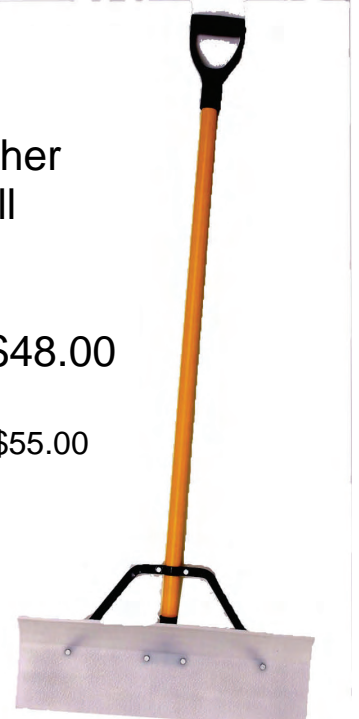

KC Supply Co Inc

Your Trusted Source for Bulk Material Handling
Equipment and Safety Supplies

1.800.527.8775
1.800.KC SUPPLY

Ph 816.753.7676
Fx 816.753.0444

www.kcsupply.com

kcsupply@kcsupply.com

Threaded
Aluminum
6" x 8"
Scraping
Blade
#ASB \$45.00

Regularly \$50.00

Harper's
24" Shopkeeper
Brush with
60" Handle and
Brace

#SK6124 \$33.00

Regularly \$45.80

Warehouse Broom
#100 \$15.00

Regularly \$18.80

18 ft
Extension Pole
With Threaded Tip
#6618 \$40.00

Regularly \$45.00

**Clean
with
savings!**
UP

Poly
Snow Pusher
60" Overall
Length

#16902 \$48.00

Regularly \$55.00

Five-Foot
Aluminum
Scraper
#AFS \$40.00

Regularly \$50.00

Expires Feb 28, 2009